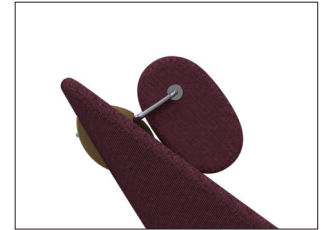

## LOUNGE CHAIR

SURF gives you the perfect resting position. At the same time you can be active on the internet, read or just let yourself be entertained online. Exactly what you deserve after a long day at work.

## ADJUSTABLE HEADREST

The headrest is adjustable in three steps. For even more range the headrest can be flipped over. A lower position is achieved by turning the headrest fixture.

## LAPTOP TABLE

The table is equipped with an inlay which can be tilted for ergonomic positioning of a laptop or books and magazines. The table can also be used by itself or in combination with other furniture.